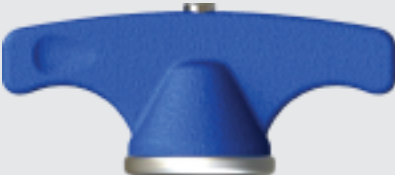

H10 Large 4-Sided Handle

H20 Medium 4-Sided Handle

H30 Large 2-Sided Soft Handle

H40 Medium 2-Sided Soft Handle

H50 Palm Handle

H60 Long Palm Handle

H70 Ball Handle

H80 Pen Grip Handle

H90 T-Handle Comfort Texture

H100 T-Handle Deluxe Texture

H110 Mini T-Handle

H120 Standart XL 4-Sided Handle

H130 Paddle Handle

H140 Large Throttle Handle

H150 Jeweler Handle