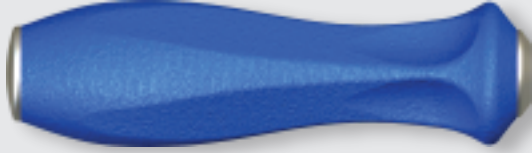

H10 Large 4-Sided Handle

H20 Medium 4-Sided Handle

H30 Large 2-Sided Soft Handle

H40 Medium 2-Sided Soft Handle

H50 Palm Handle

H60 Long Palm Handle

H70 Ball Handle

H80 Pen Grip Handle

H90 T-Handle Comfort Texture

H100 T-Handle Deluxe Texture

H110 Mini T-Handle

H120 Standart XL 4-Sided Handle

H130 Paddle Handle

H140 Large Throttle Handle

H150 Jeweler Handle